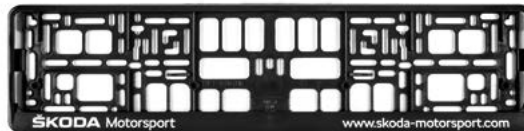

#### Snow chains for 19" wheels

For rear wheel (000091387BL)

ŠKODA Genuine Accessories

**Number plate holder**  
(000071800M)

ŠKODA Genuine Accessories

**Number plate holder – ŠKODA Motorsport**  
(000071800N)