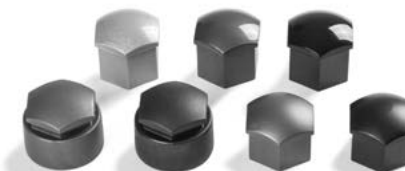

Bolt caps

Bolt covers for wheels
with safety bolts:

Available in:

- > Grey matt (000071215NZ37)
- > Black matt (000071215N01C)

ŠKODA Genuine Accessories

Bolt covers for wheels
without safety bolts:

Available in:

- > Silver metallic (000071215P7ZS)
- > Grey gloss (000071215PUZ7)
- > Black gloss (000071215P041)
- > Grey matt (000071215PZ37)
- > Black matt (000071215P01C)

ŠKODA Genuine Accessories

* Cannot be used for vehicles with Active TPMS.