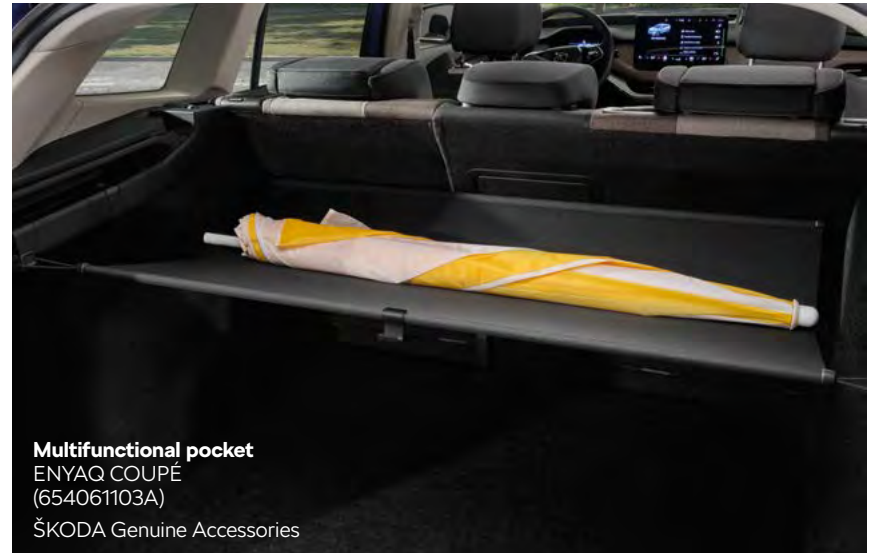

**Netting system with pocket**  
Black, 3-piece set, false boot floor | ENYAQ COUPÉ  
(5LE065110B)  
ŠKODA Genuine Accessories

**Sun shade –  
panoramic sunroof**  
ENYAQ COUPÉ  
(5LE064365)

ŠKODA Genuine Accessories