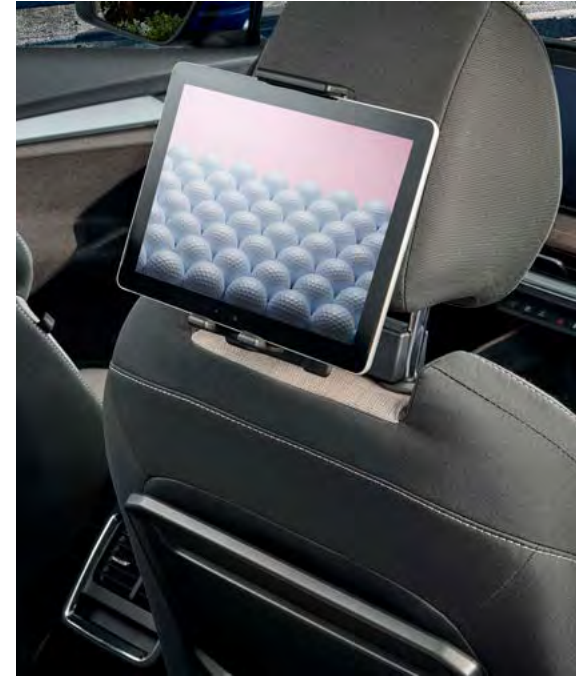

Smart holder – multimedia holder
(3V0 061 129)

ŠKODA Genuine Accessories