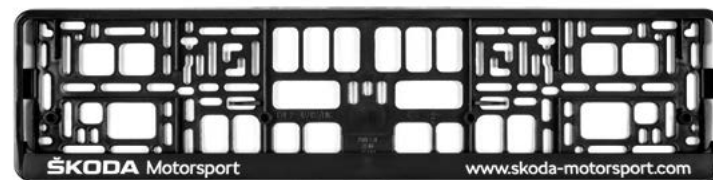

Number plate holder (ŠKODA Motorsport)
(000071800N)

ŠKODA Genuine Accessories