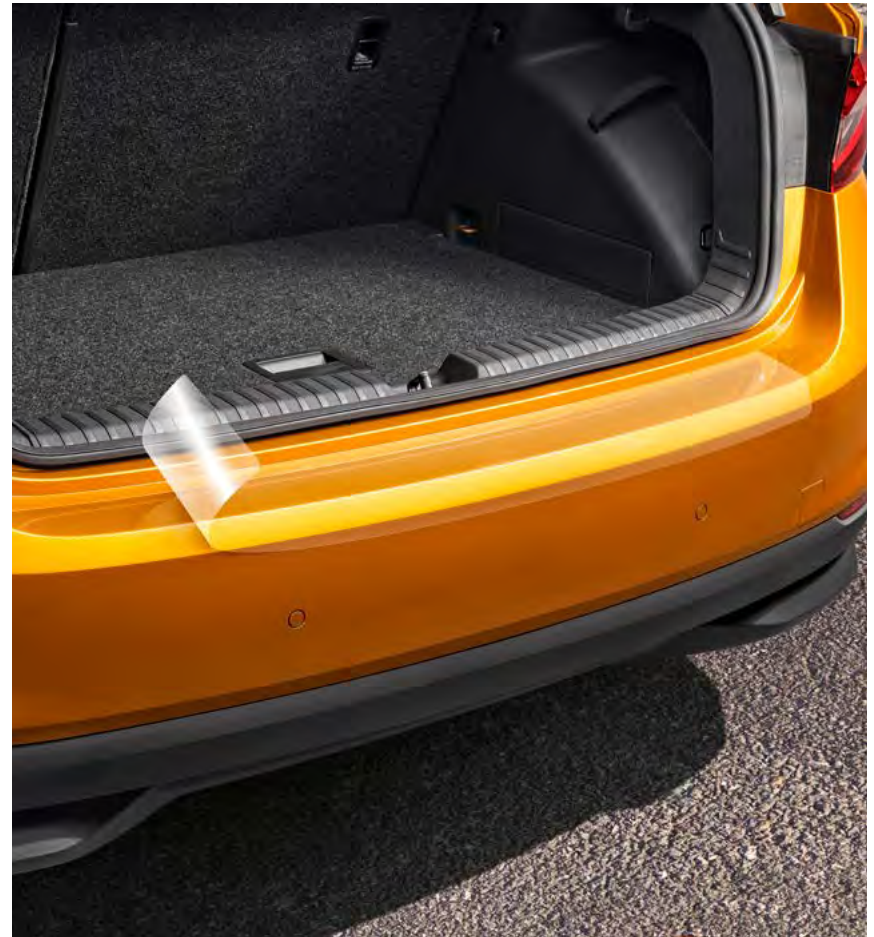

Loading edge protection foil
(6VE061197)

ŠKODA Genuine Accessories

Protective door sill foils (transparent)
Rear (6VA071310A)

ŠKODA Genuine Accessories

Comfort Pack

Comfort Pack lite

- › Smart holder – adapter (2 pcs)
- › Smart holder – hook
- › Smart holder – multimedia holder
- › Smart holder – hanger