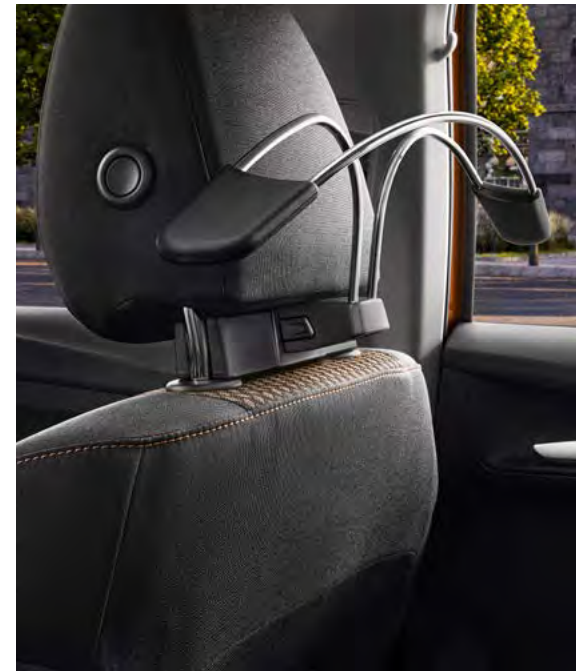

ŠKODA Genuine Accessories

Smart holder (adapter) (3V0061128)

ŠKODA Genuine Accessories

Smart holder (multimedia holder) (3V0061129)

ŠKODA Genuine Accessories

Smart holder (hook) (3V0061126)

ŠKODA Genuine Accessories