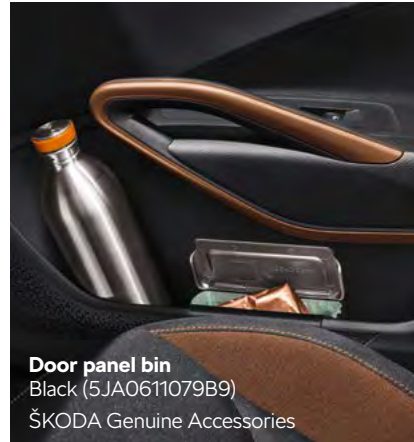

Comfort Pack

Comfort Pack lite

- › Smart holder – adapter (2 pcs)
- › Smart holder – hook
- › Smart holder – multimedia holder
- › Smart holder – hanger

ŠKODA Genuine Accessories

Comfort Pack M

- › Smart holder – adapter (2 pcs)
- › Smart holder – hook
- › Smart holder – multimedia holder
- › Smart holder – hanger
- › Door panel bin – black (000061122E)

ŠKODA Genuine Accessories