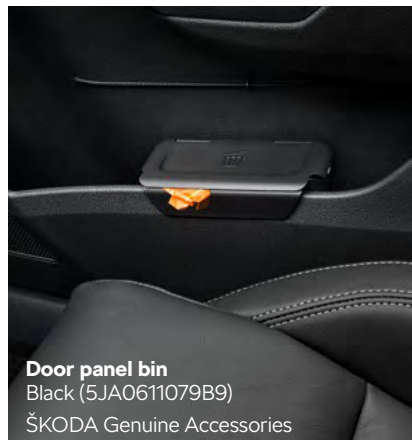

COMFORT PACK

Comfort Pack lite

1. › Smart holder – adapter (2 pcs)
   - › Smart holder – hook
   - › Smart holder – multimedia holder
   - › Smart holder – hanger
2. (000061122N)

ŠKODA Genuine Accessories

Comfort Pack M

1. › Smart holder – adapter (2 pcs)
   - › Smart holder – hook
   - › Smart holder – multimedia holder
   - › Smart holder – hanger
   - › Door panel bin – black
2. (000061122E)

ŠKODA Genuine Accessories