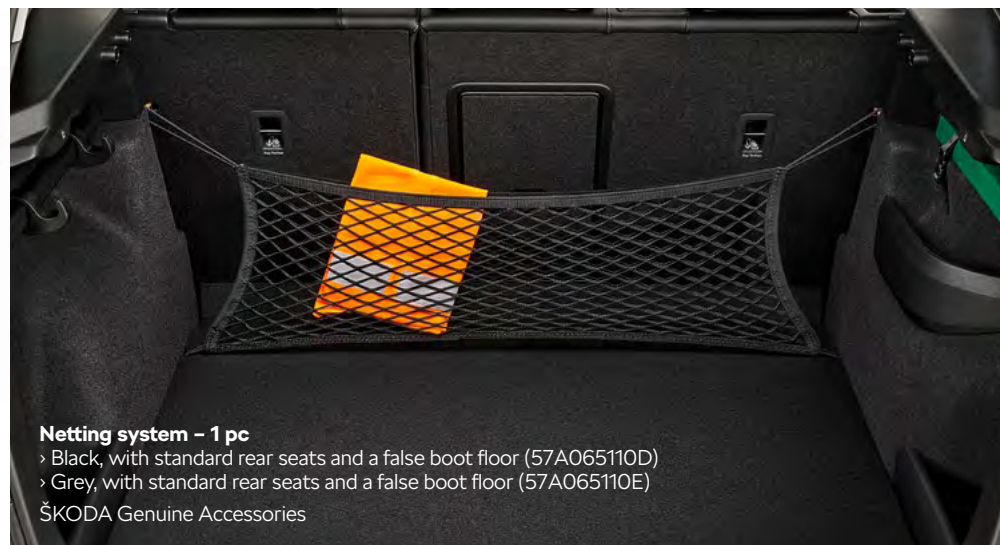

ŠKODA Genuine Accessories

Net under retractable cover
(565065110H)

ŠKODA Genuine Accessories

Netting system – 1 pc

- › Black, with standard rear seats and a false boot floor (57A065110D)
- › Grey, with standard rear seats and a false boot floor (57A065110E)