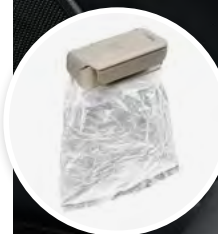

Brush
(000096011D)
ŠKODA Genuine Accessories

Umbrella
(000087600G9B9)
ŠKODA Genuine Accessories

Door panel bin

- > Black (5JA0611079B9)
- > Beige (5JA061107WC4)

ŠKODA Genuine Accessories

LED lamp (12V)
(000 069 690L)