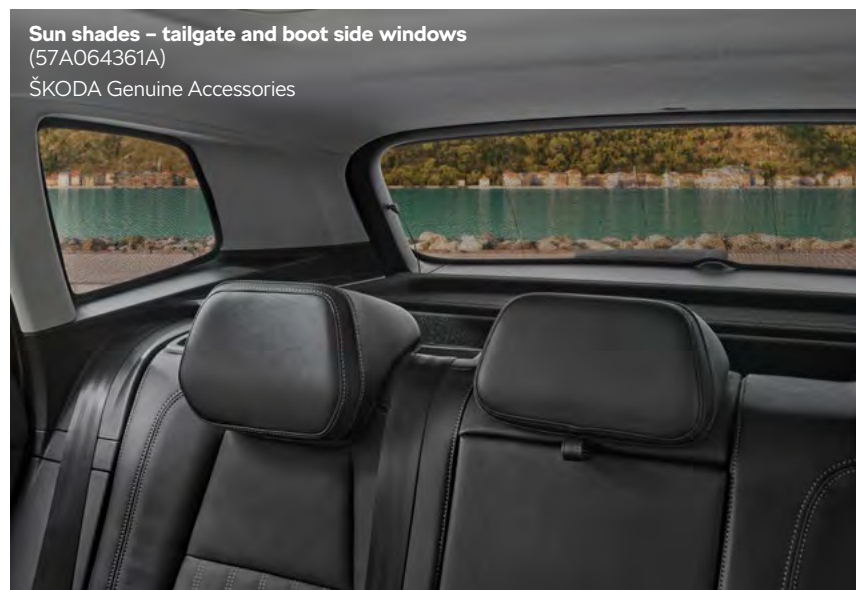

Sun shades - rear side windows
(57A064363A)
ŠKODA Genuine Accessories

Sun shades - tailgate and boot side windows
(57A064361A)
ŠKODA Genuine Accessories

COMFORT PACK

Comfort Pack lite

- › Smart holder – adapter (2 pcs)
 - › Smart holder – hook
 - › Smart holder – multimedia holder
 - › Smart holder – hanger
- (000061122N)