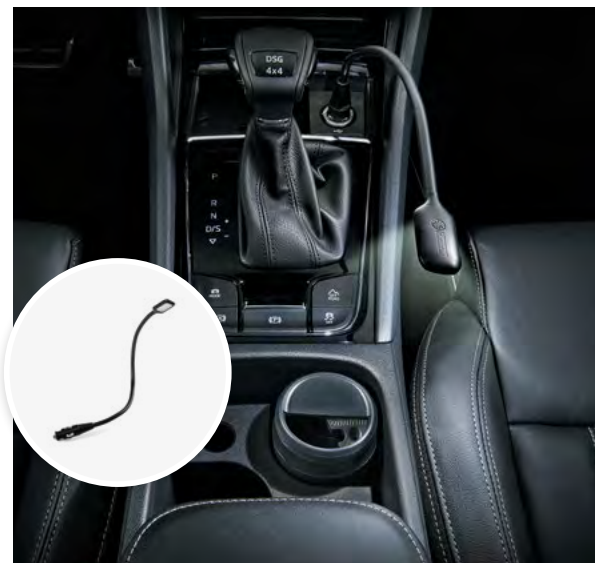

Portable coffee maker
(000069641D)

Ashtray to cupholder
(000061142B)

ŠKODA Genuine Accessories