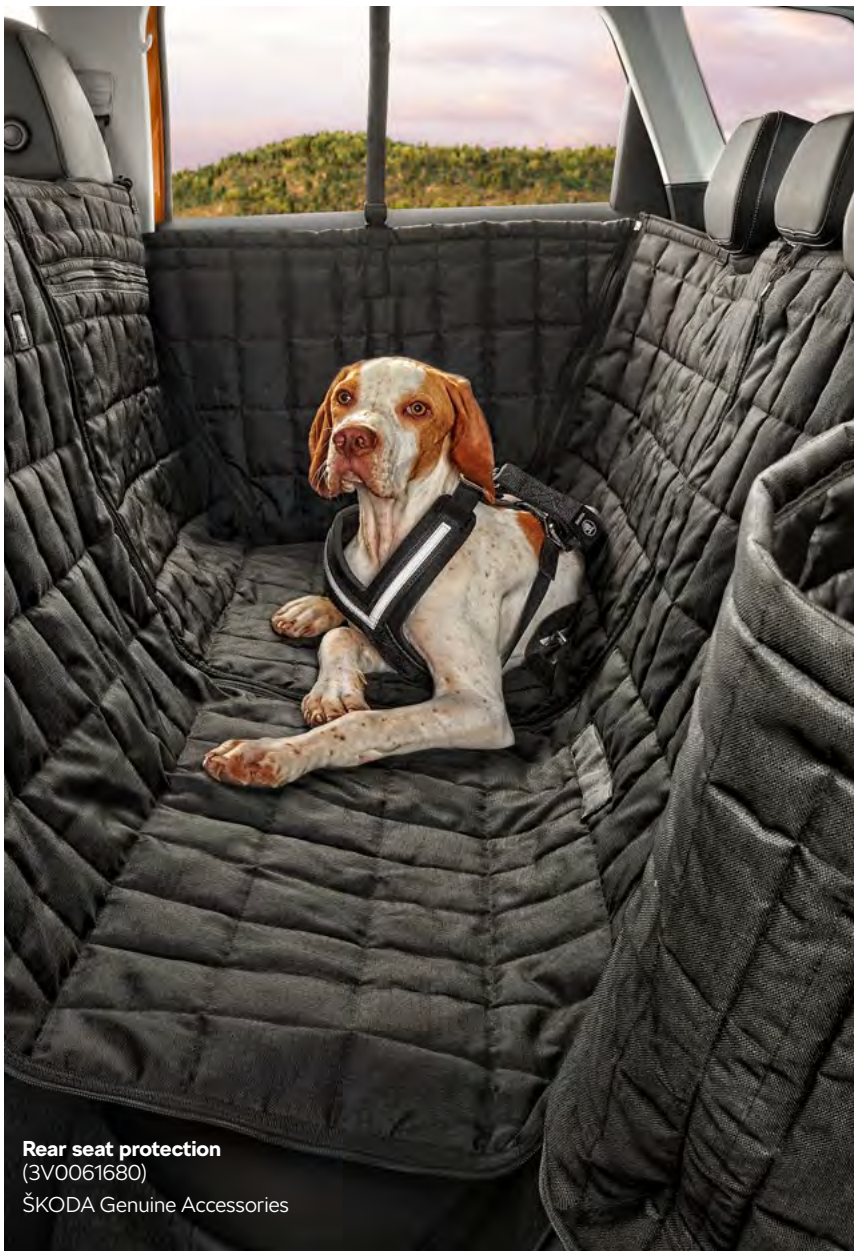

ŠKODA Genuine Accessories

15-36 kg

Kidfix XP child seat*
3-point seat belt
(000019906K)

ŠKODA Genuine Accessories

Protective pad under the child seat
(000019819A)

ŠKODA Genuine Accessories

* Only for vehicles equipped with ISOFIX child seat mounts.